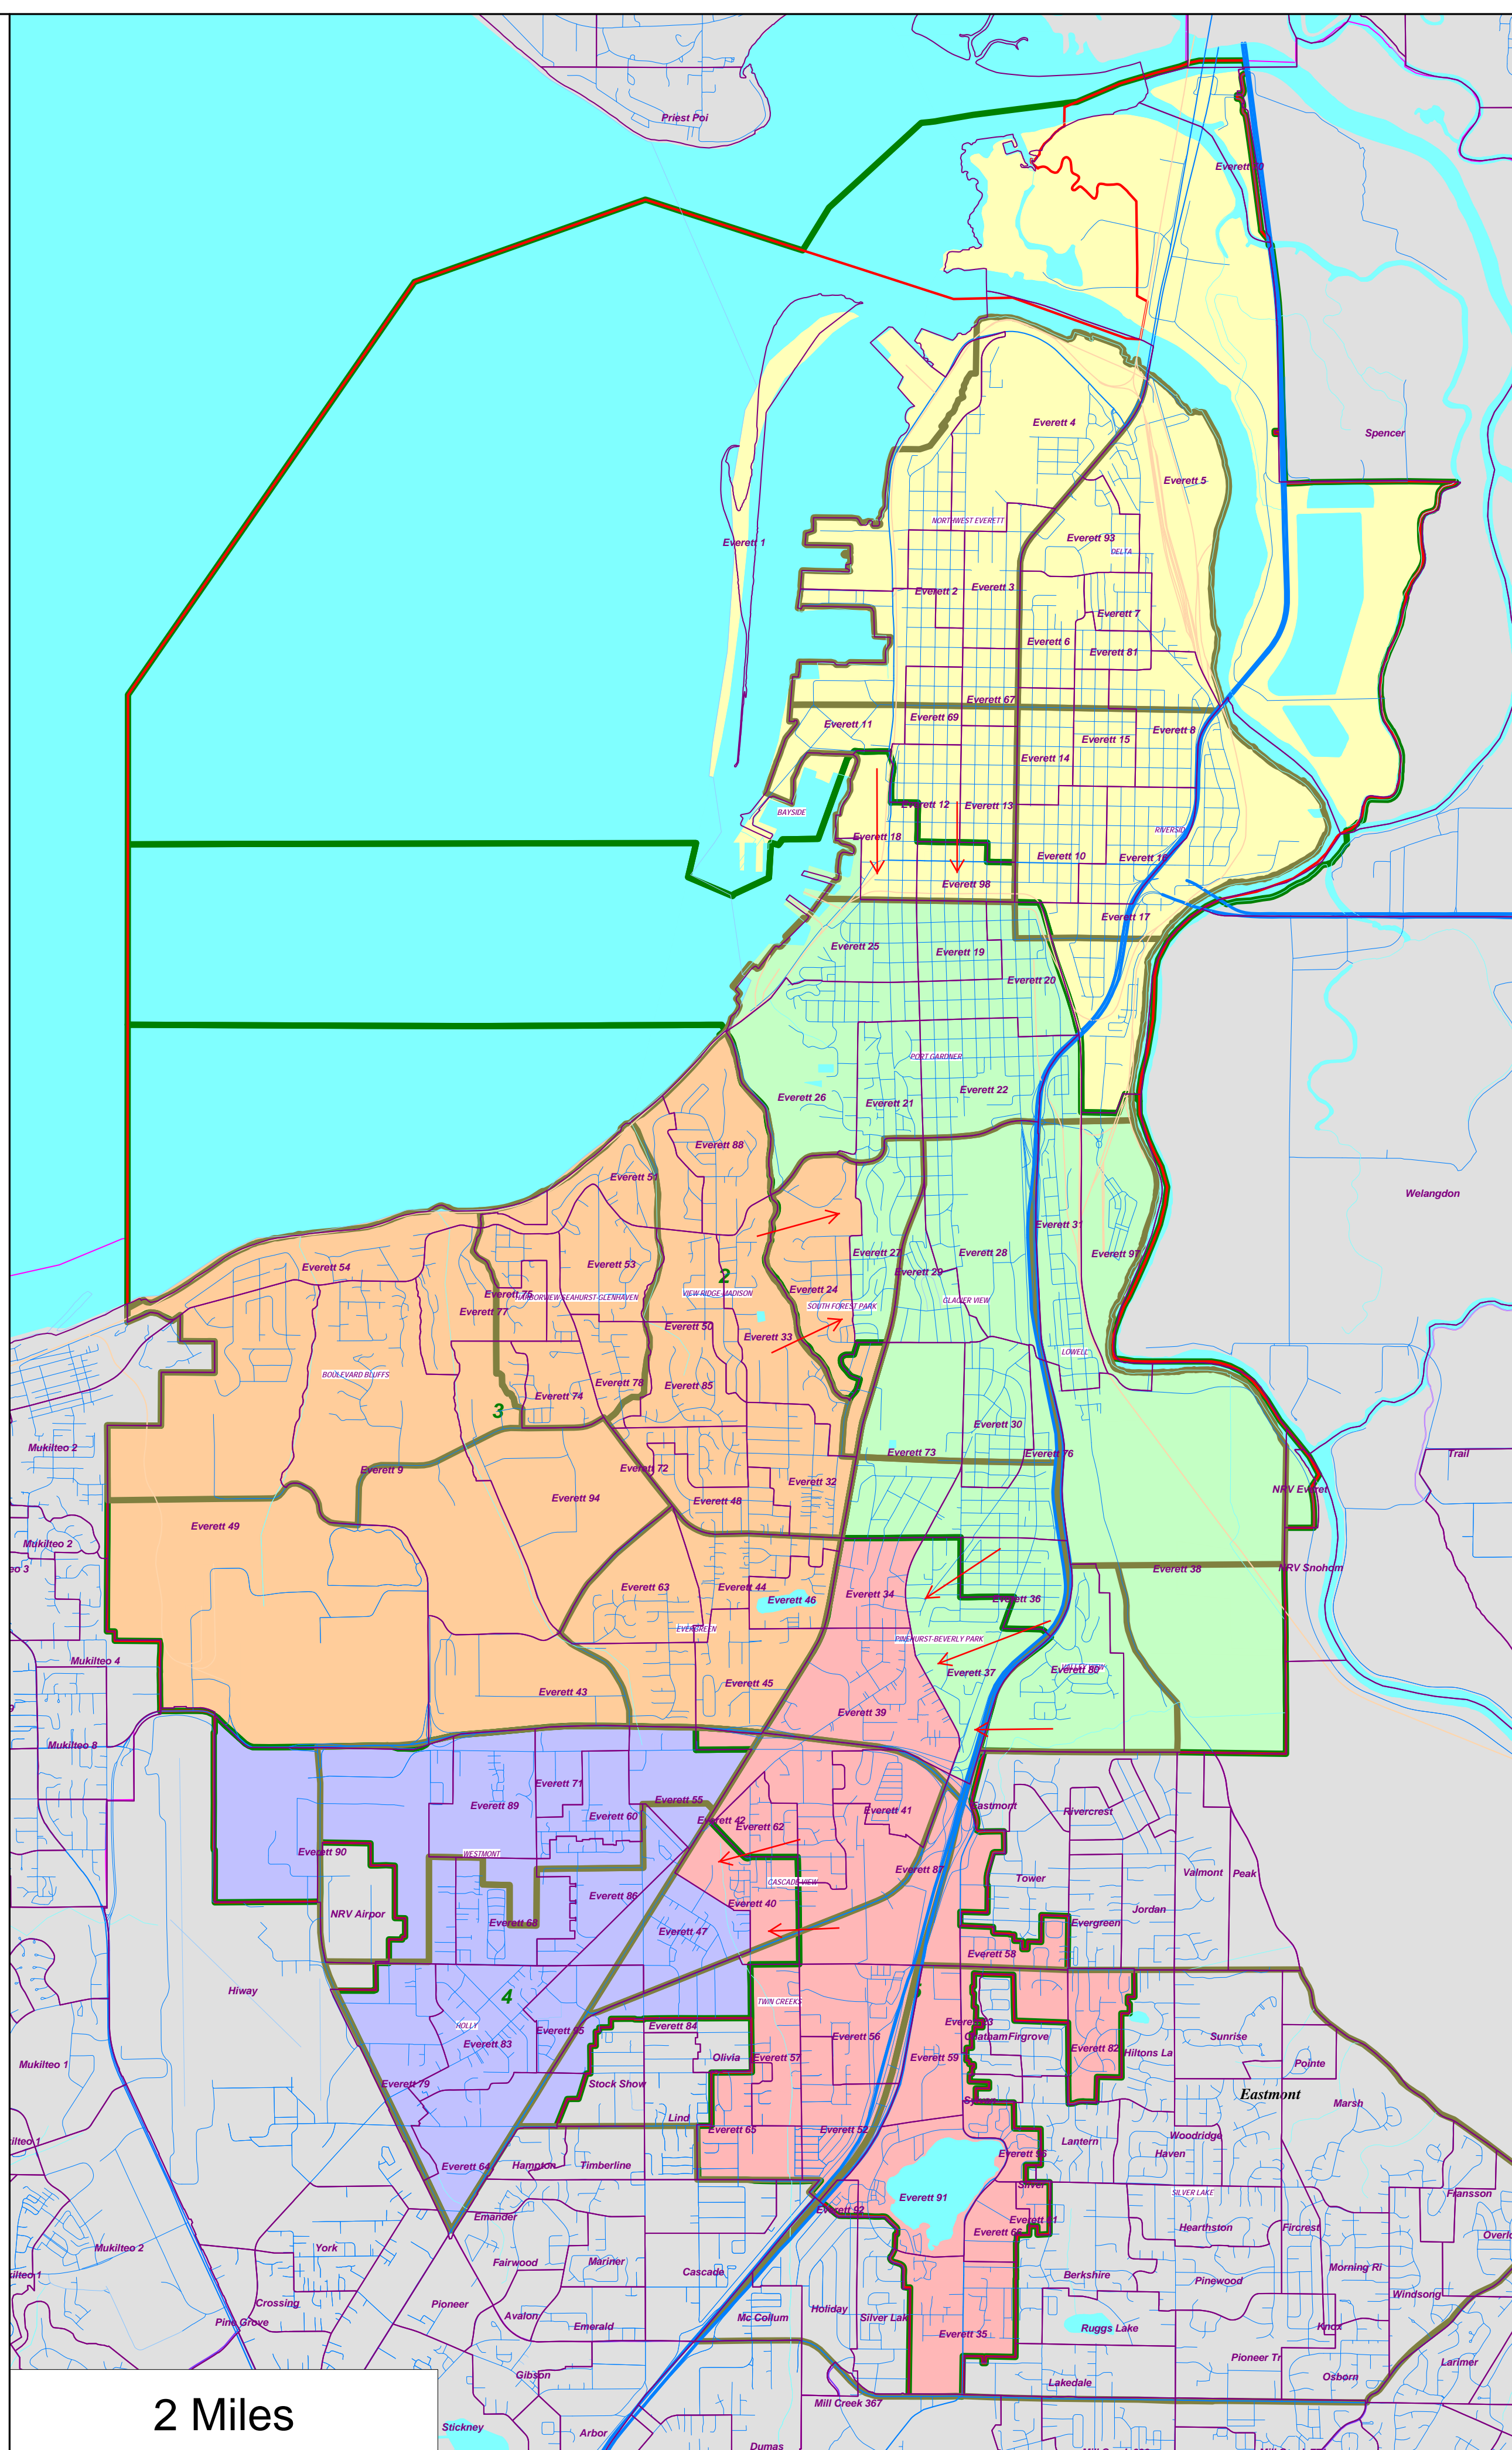

City of Everett -  
Proposed Board  
Districts as  
Approximated  
Using Census 2020  
Geography

- 1st
- 2nd
- 3rd
- 4th
- 5th

City Limits

Previous  
Director  
Districts

Everett  
Outline

Everett  
Neighb

WA  
State  
Precinct

2 Miles