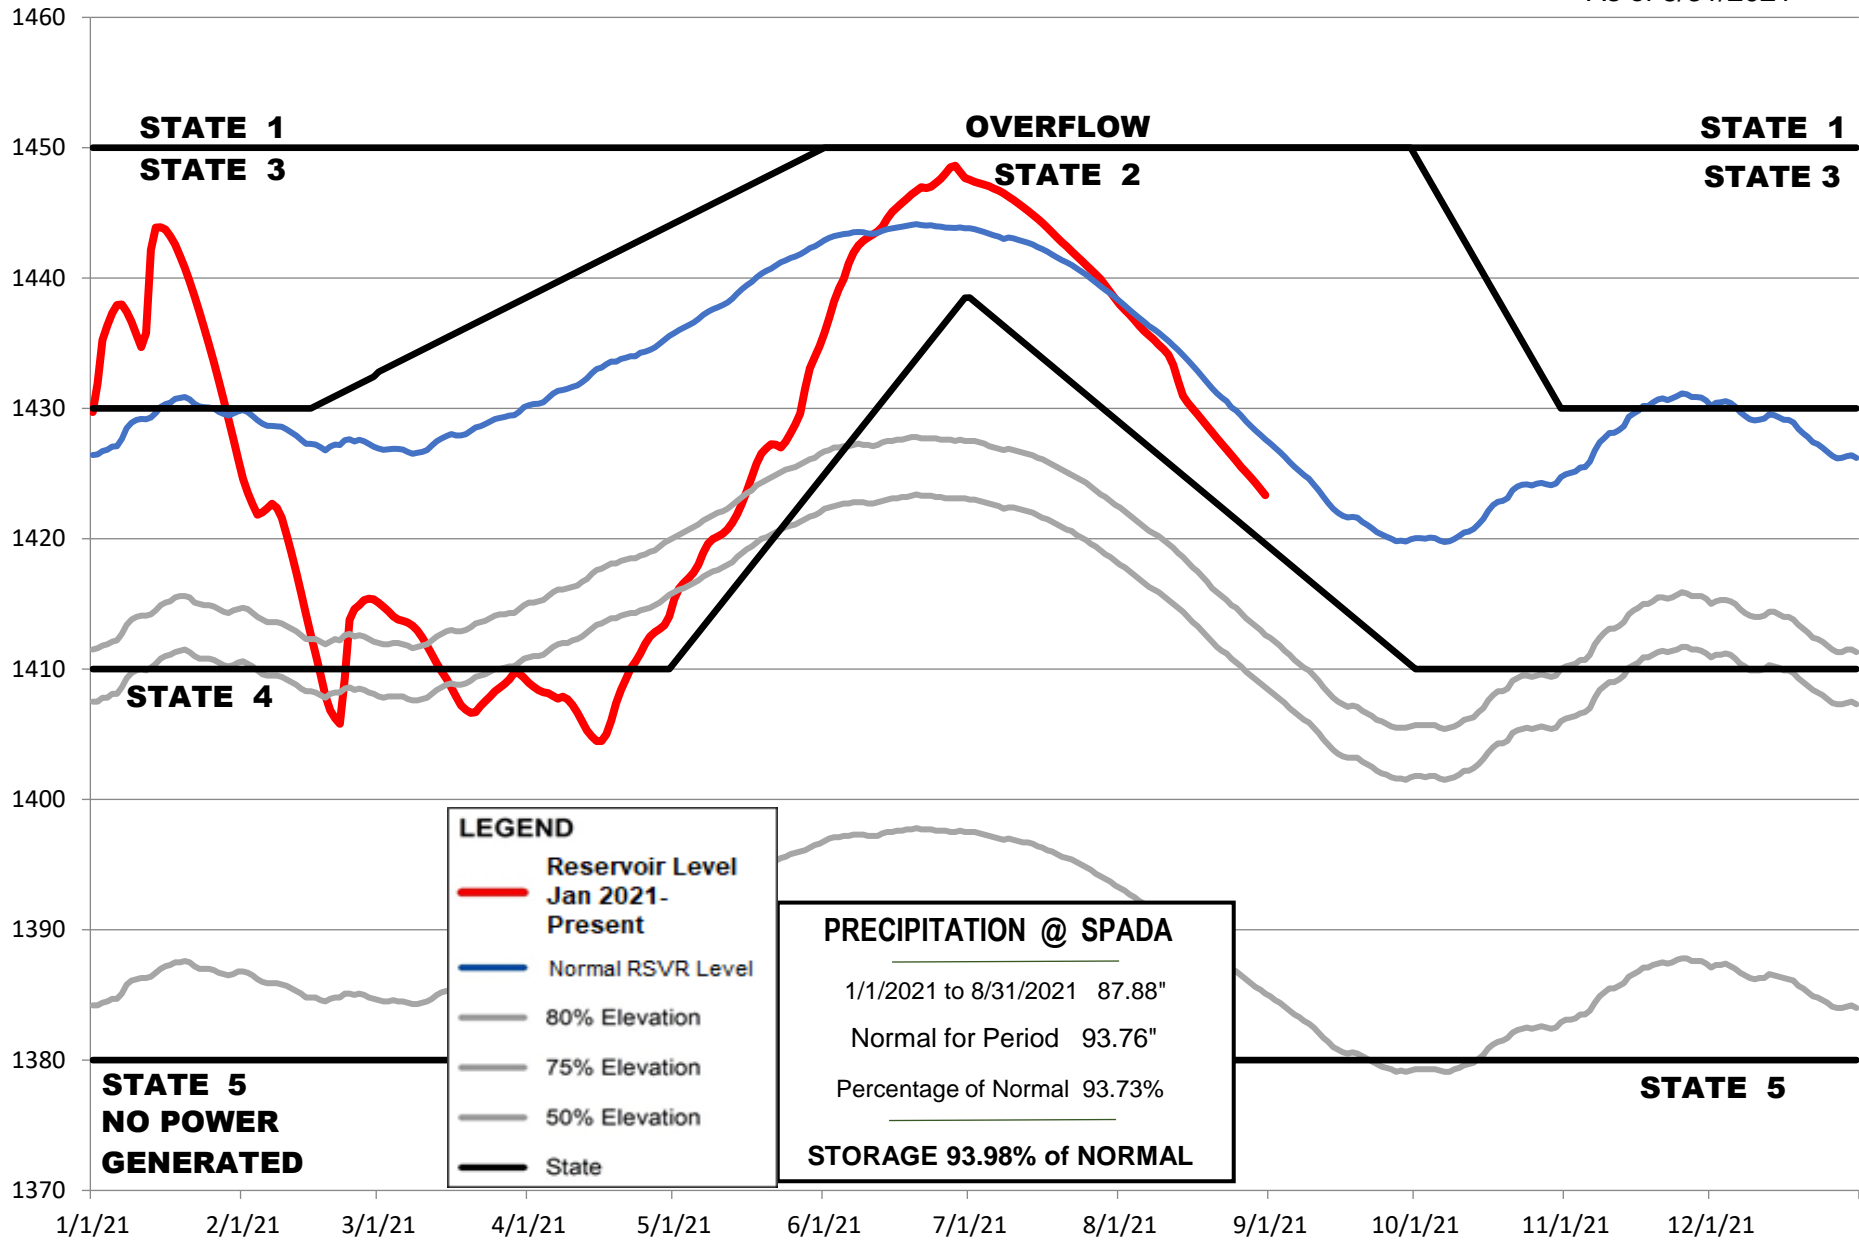

EVERETT WATER STORAGE SPADA ELEVATION

As of 8/31/2021

LEGEND

- Reservoir Level Jan 2021-Present
- Normal RSVR Level
- 80% Elevation
- 75% Elevation
- 50% Elevation
- State

PRECIPITATION @ SPADA

1/1/2021 to 8/31/2021 87.88"
 Normal for Period 93.76"
 Percentage of Normal 93.73%

STORAGE 93.98% of NORMAL