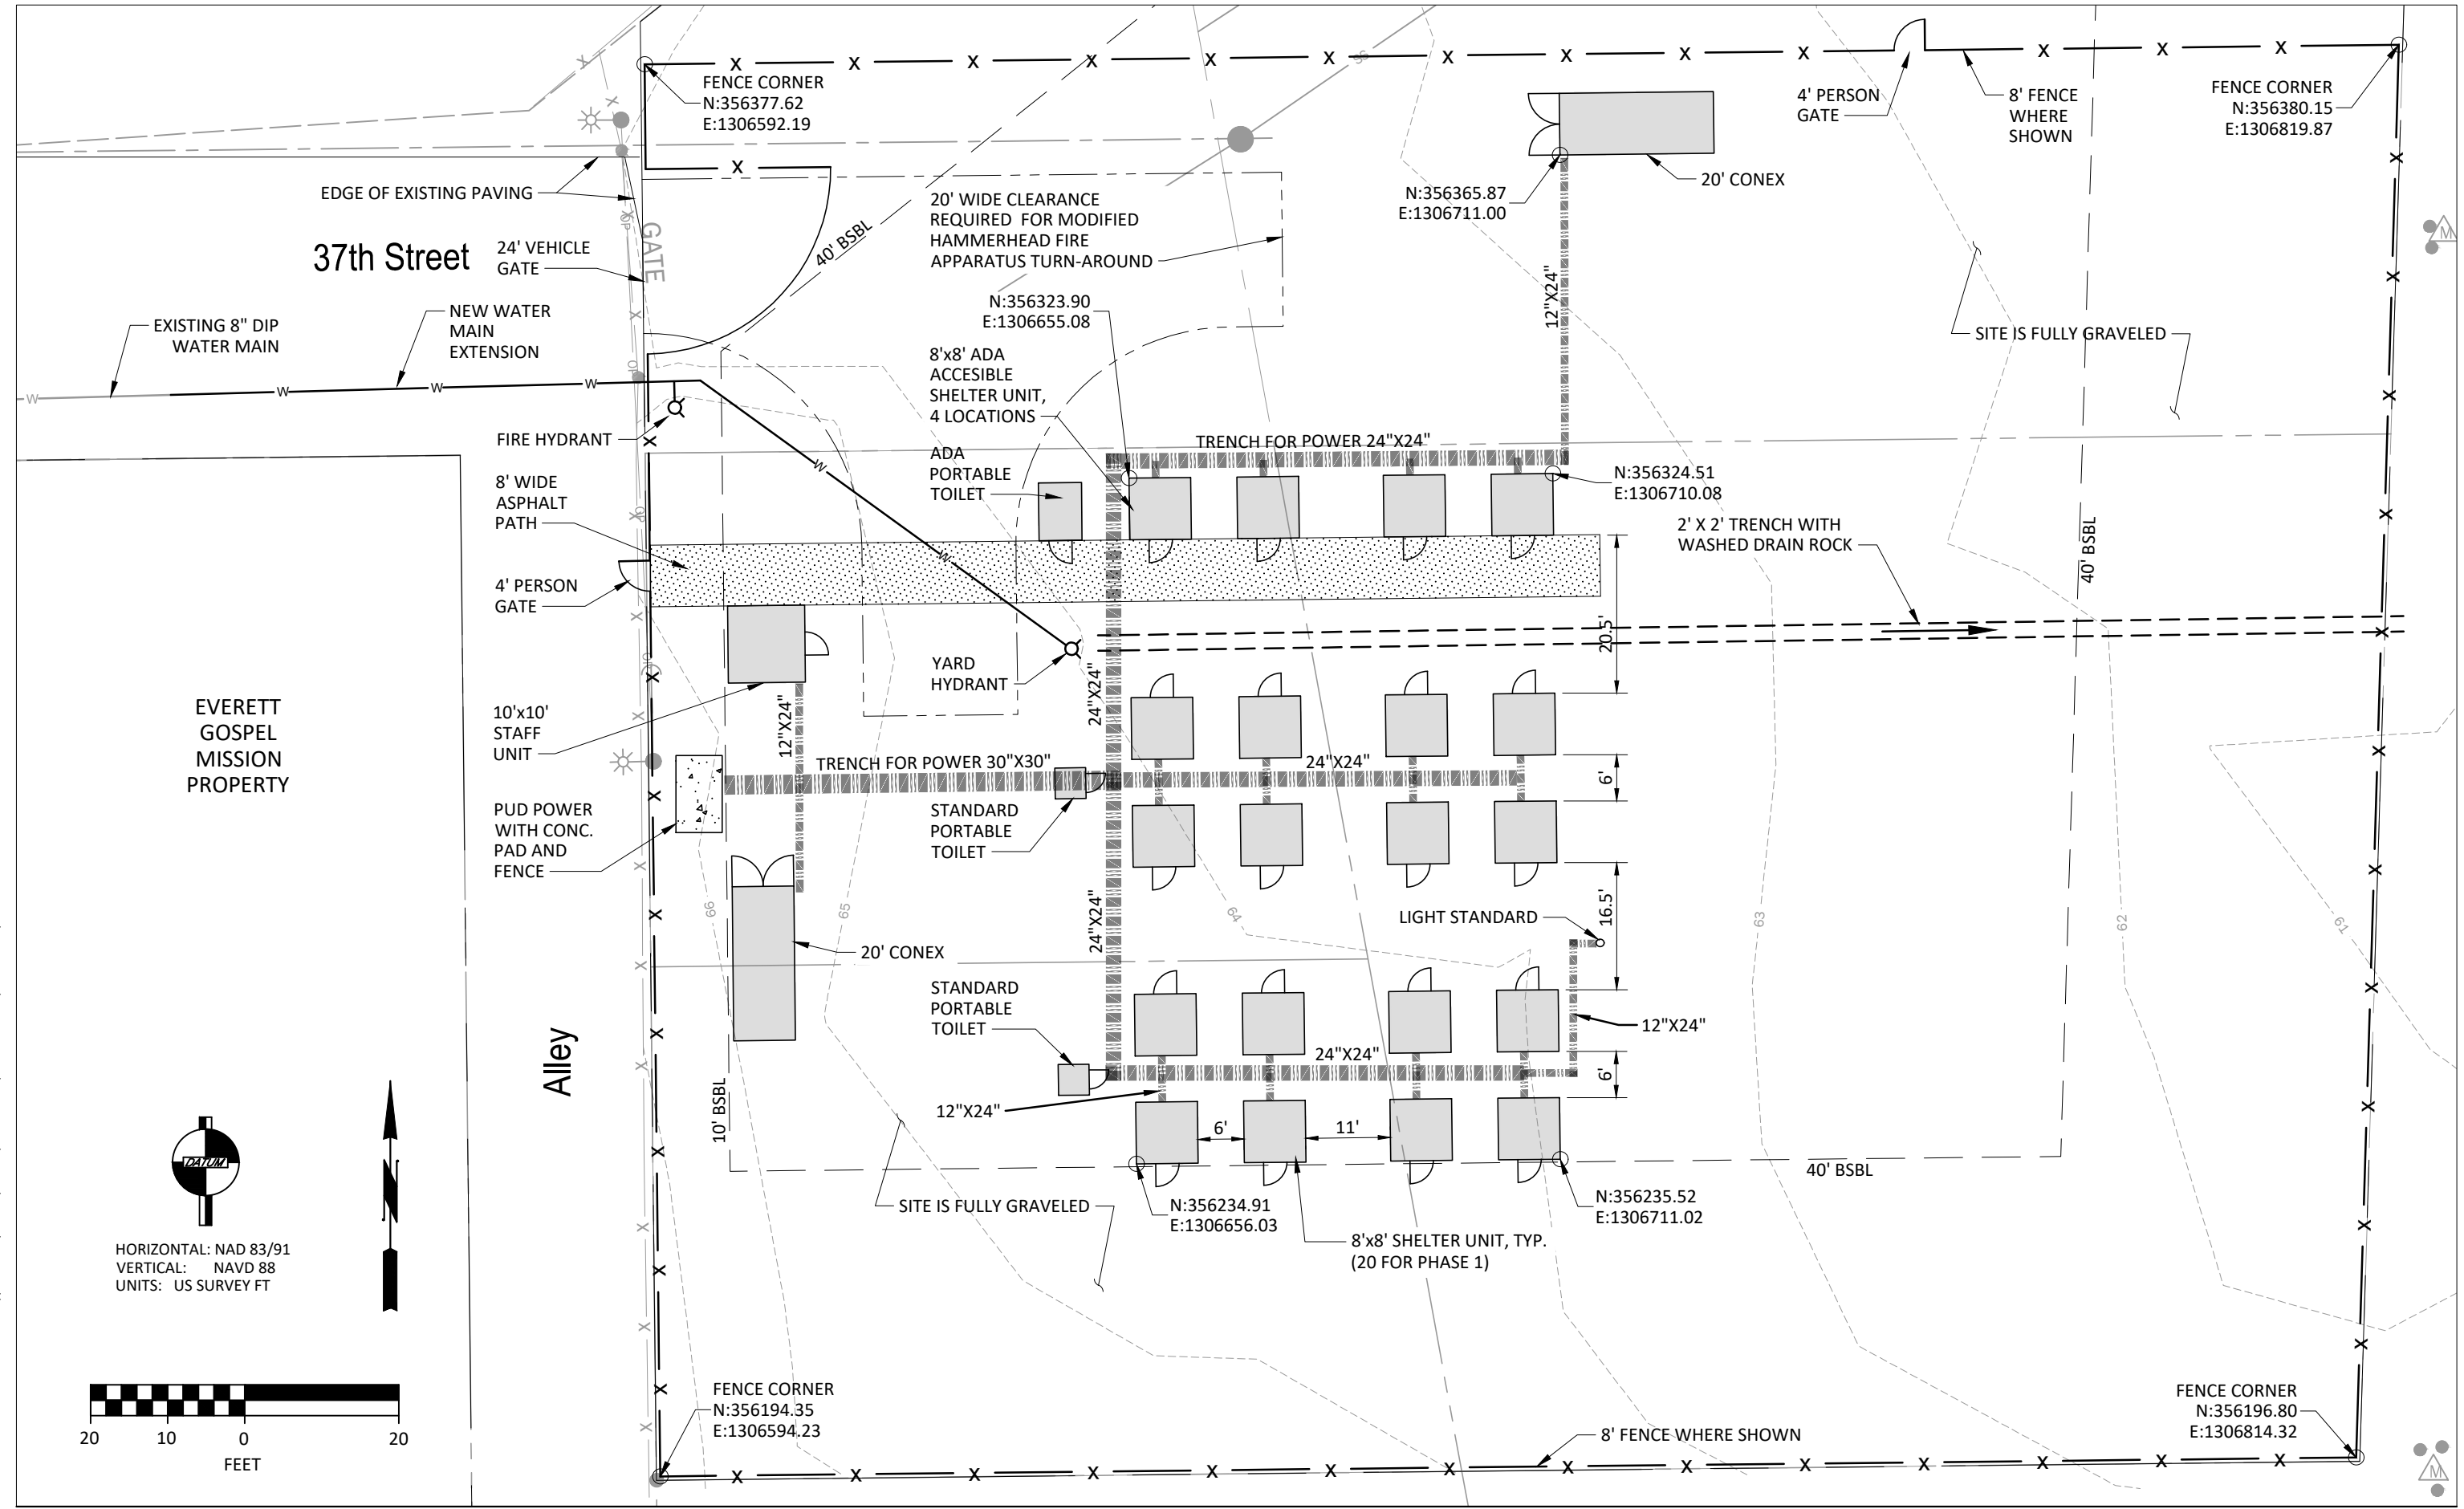

Plot date 5/13/2021 3:24 PM Plotted by Paul Wilhelm Last saved by P.Wilhelm
Filepath\\Filename \\EVERETT\\USERS\\HOME\\PWILHELM\\DOCUMENTS\\PODCAMP\\SHELTER SITE PLAN.DWG

EVERETT
GOSPEL
MISSION
PROPERTY

HORIZONTAL: NAD 83/91
VERTICAL: NAVD 88
UNITS: US SURVEY FT

3200 Cedar Street
Everett, WA 98201
425.257.8800 everettwa.gov

SHELTER SITE PLAN PHASE 1