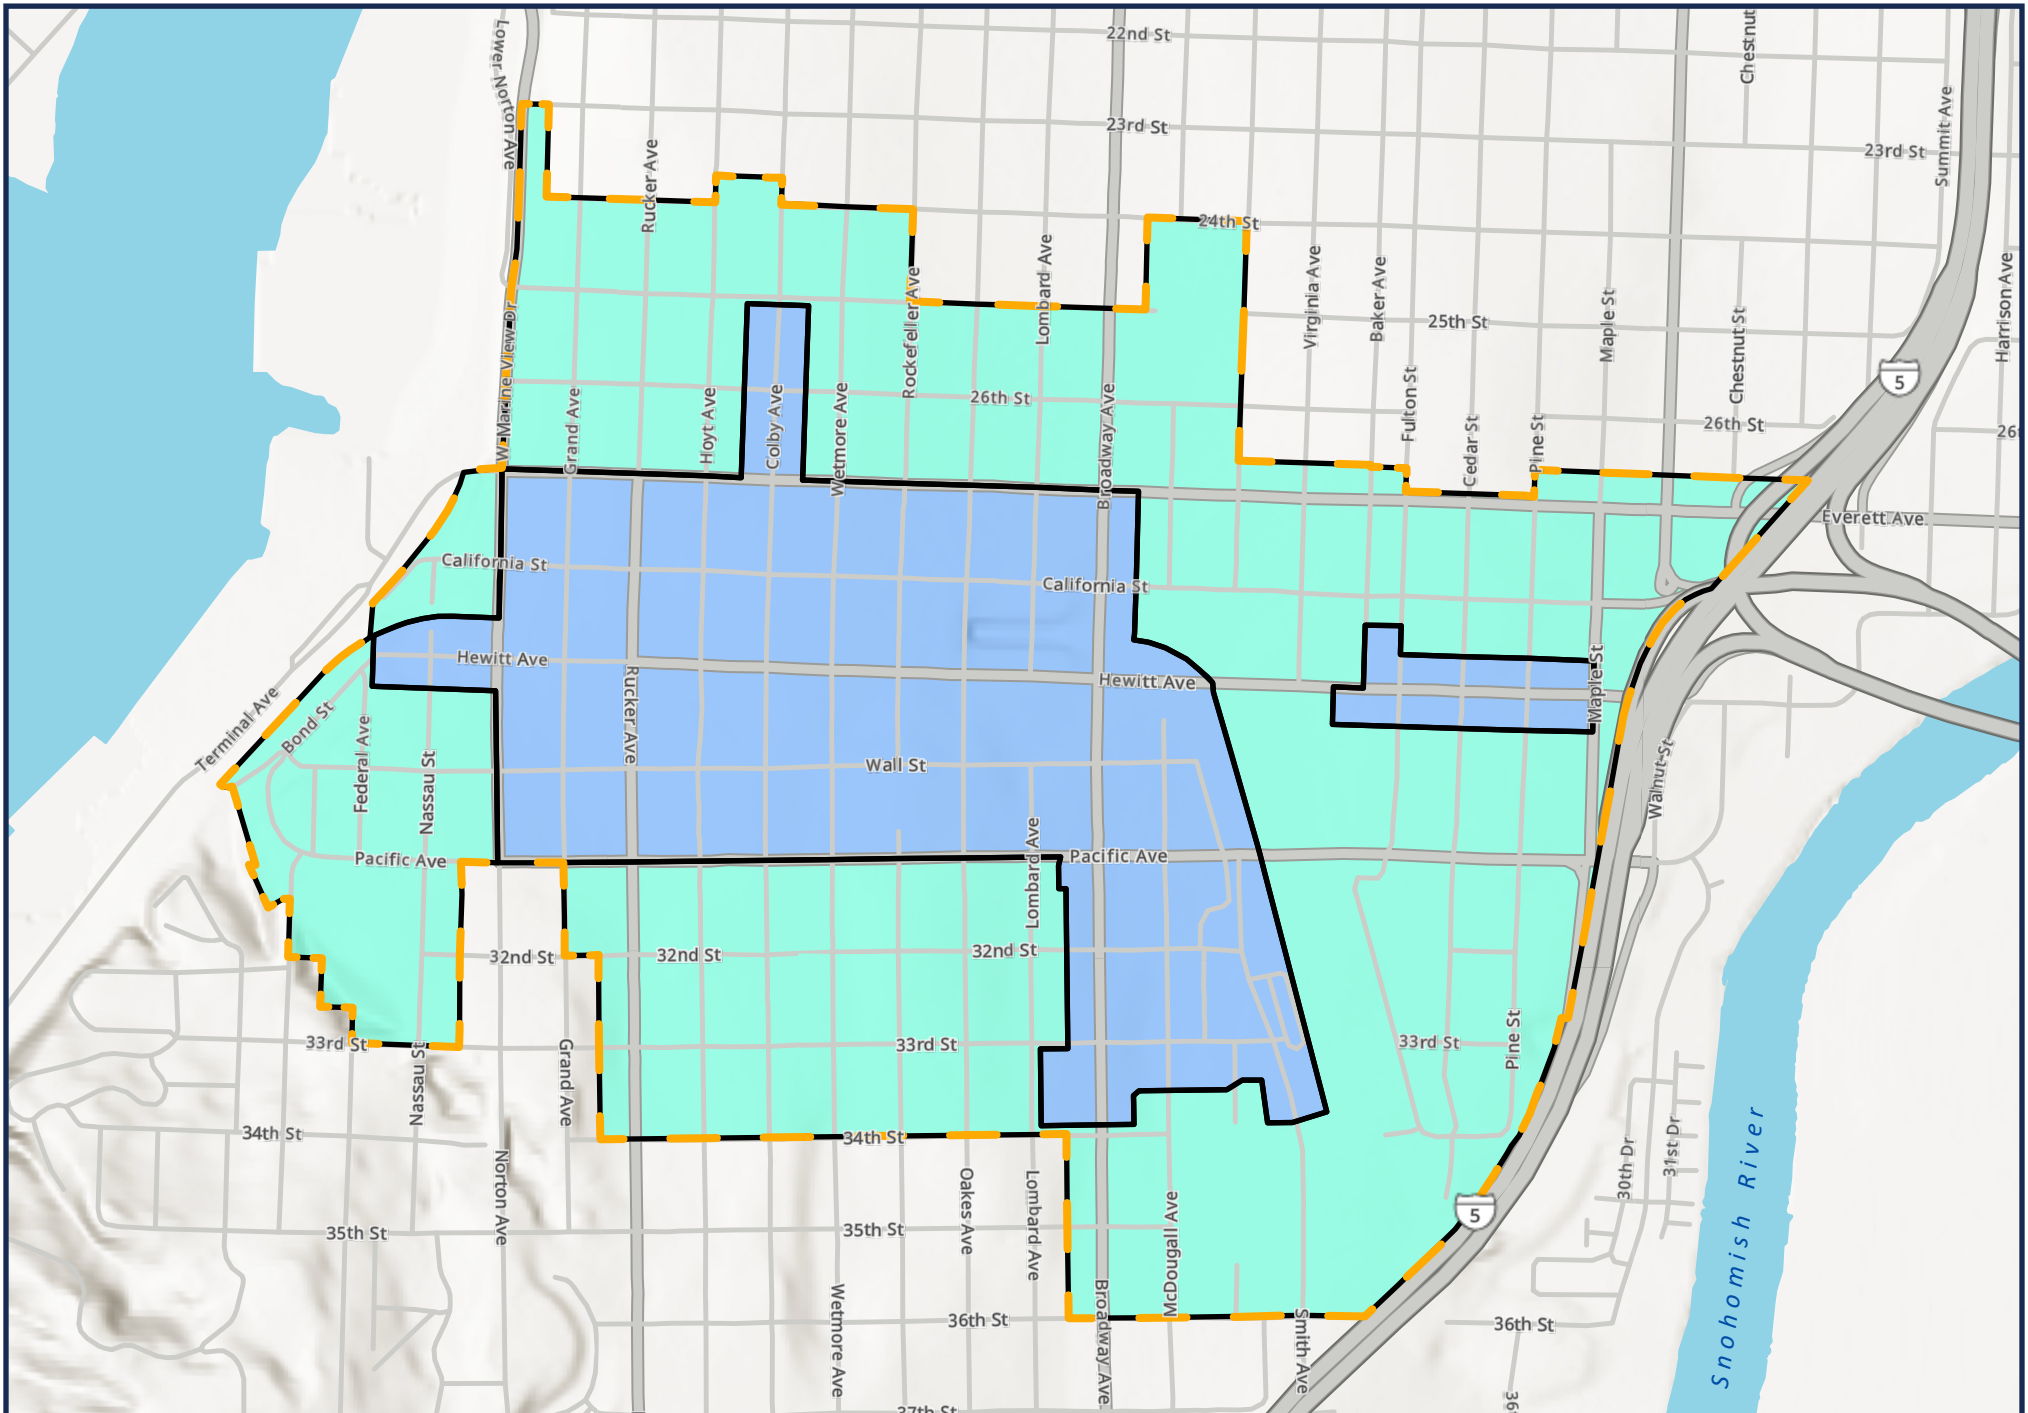

S:\GIS\Projects\Parking Areas & Enforcement\

Parking Zone  Metro Everett Boundary

-  Parking Area A
-  Parking Area B