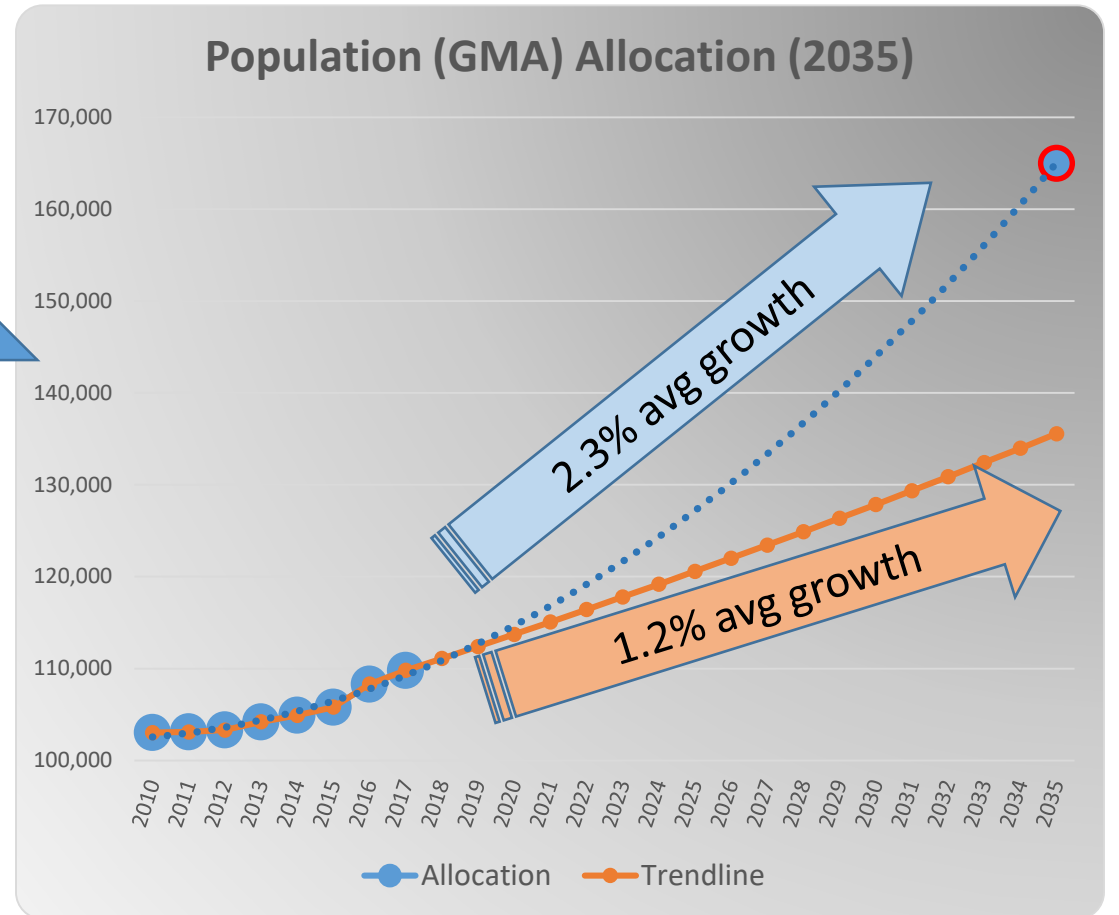

# City of Everett Demographic Profile

David Stalheim

Long Range Planning Manager

# Population Growth

# Race

# Age