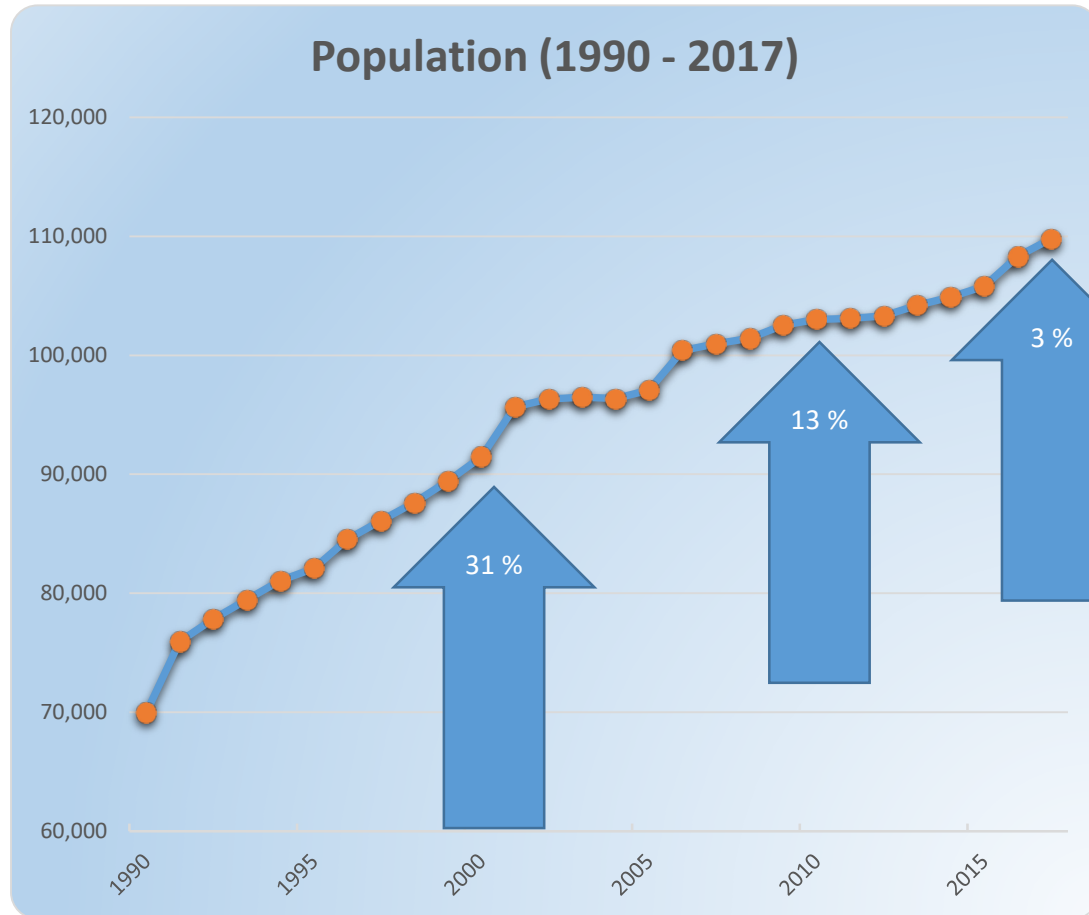

# City of Everett Demographic Profile

David Stalheim

Long Range Planning Manager

# Population Growth

# Race

# Age